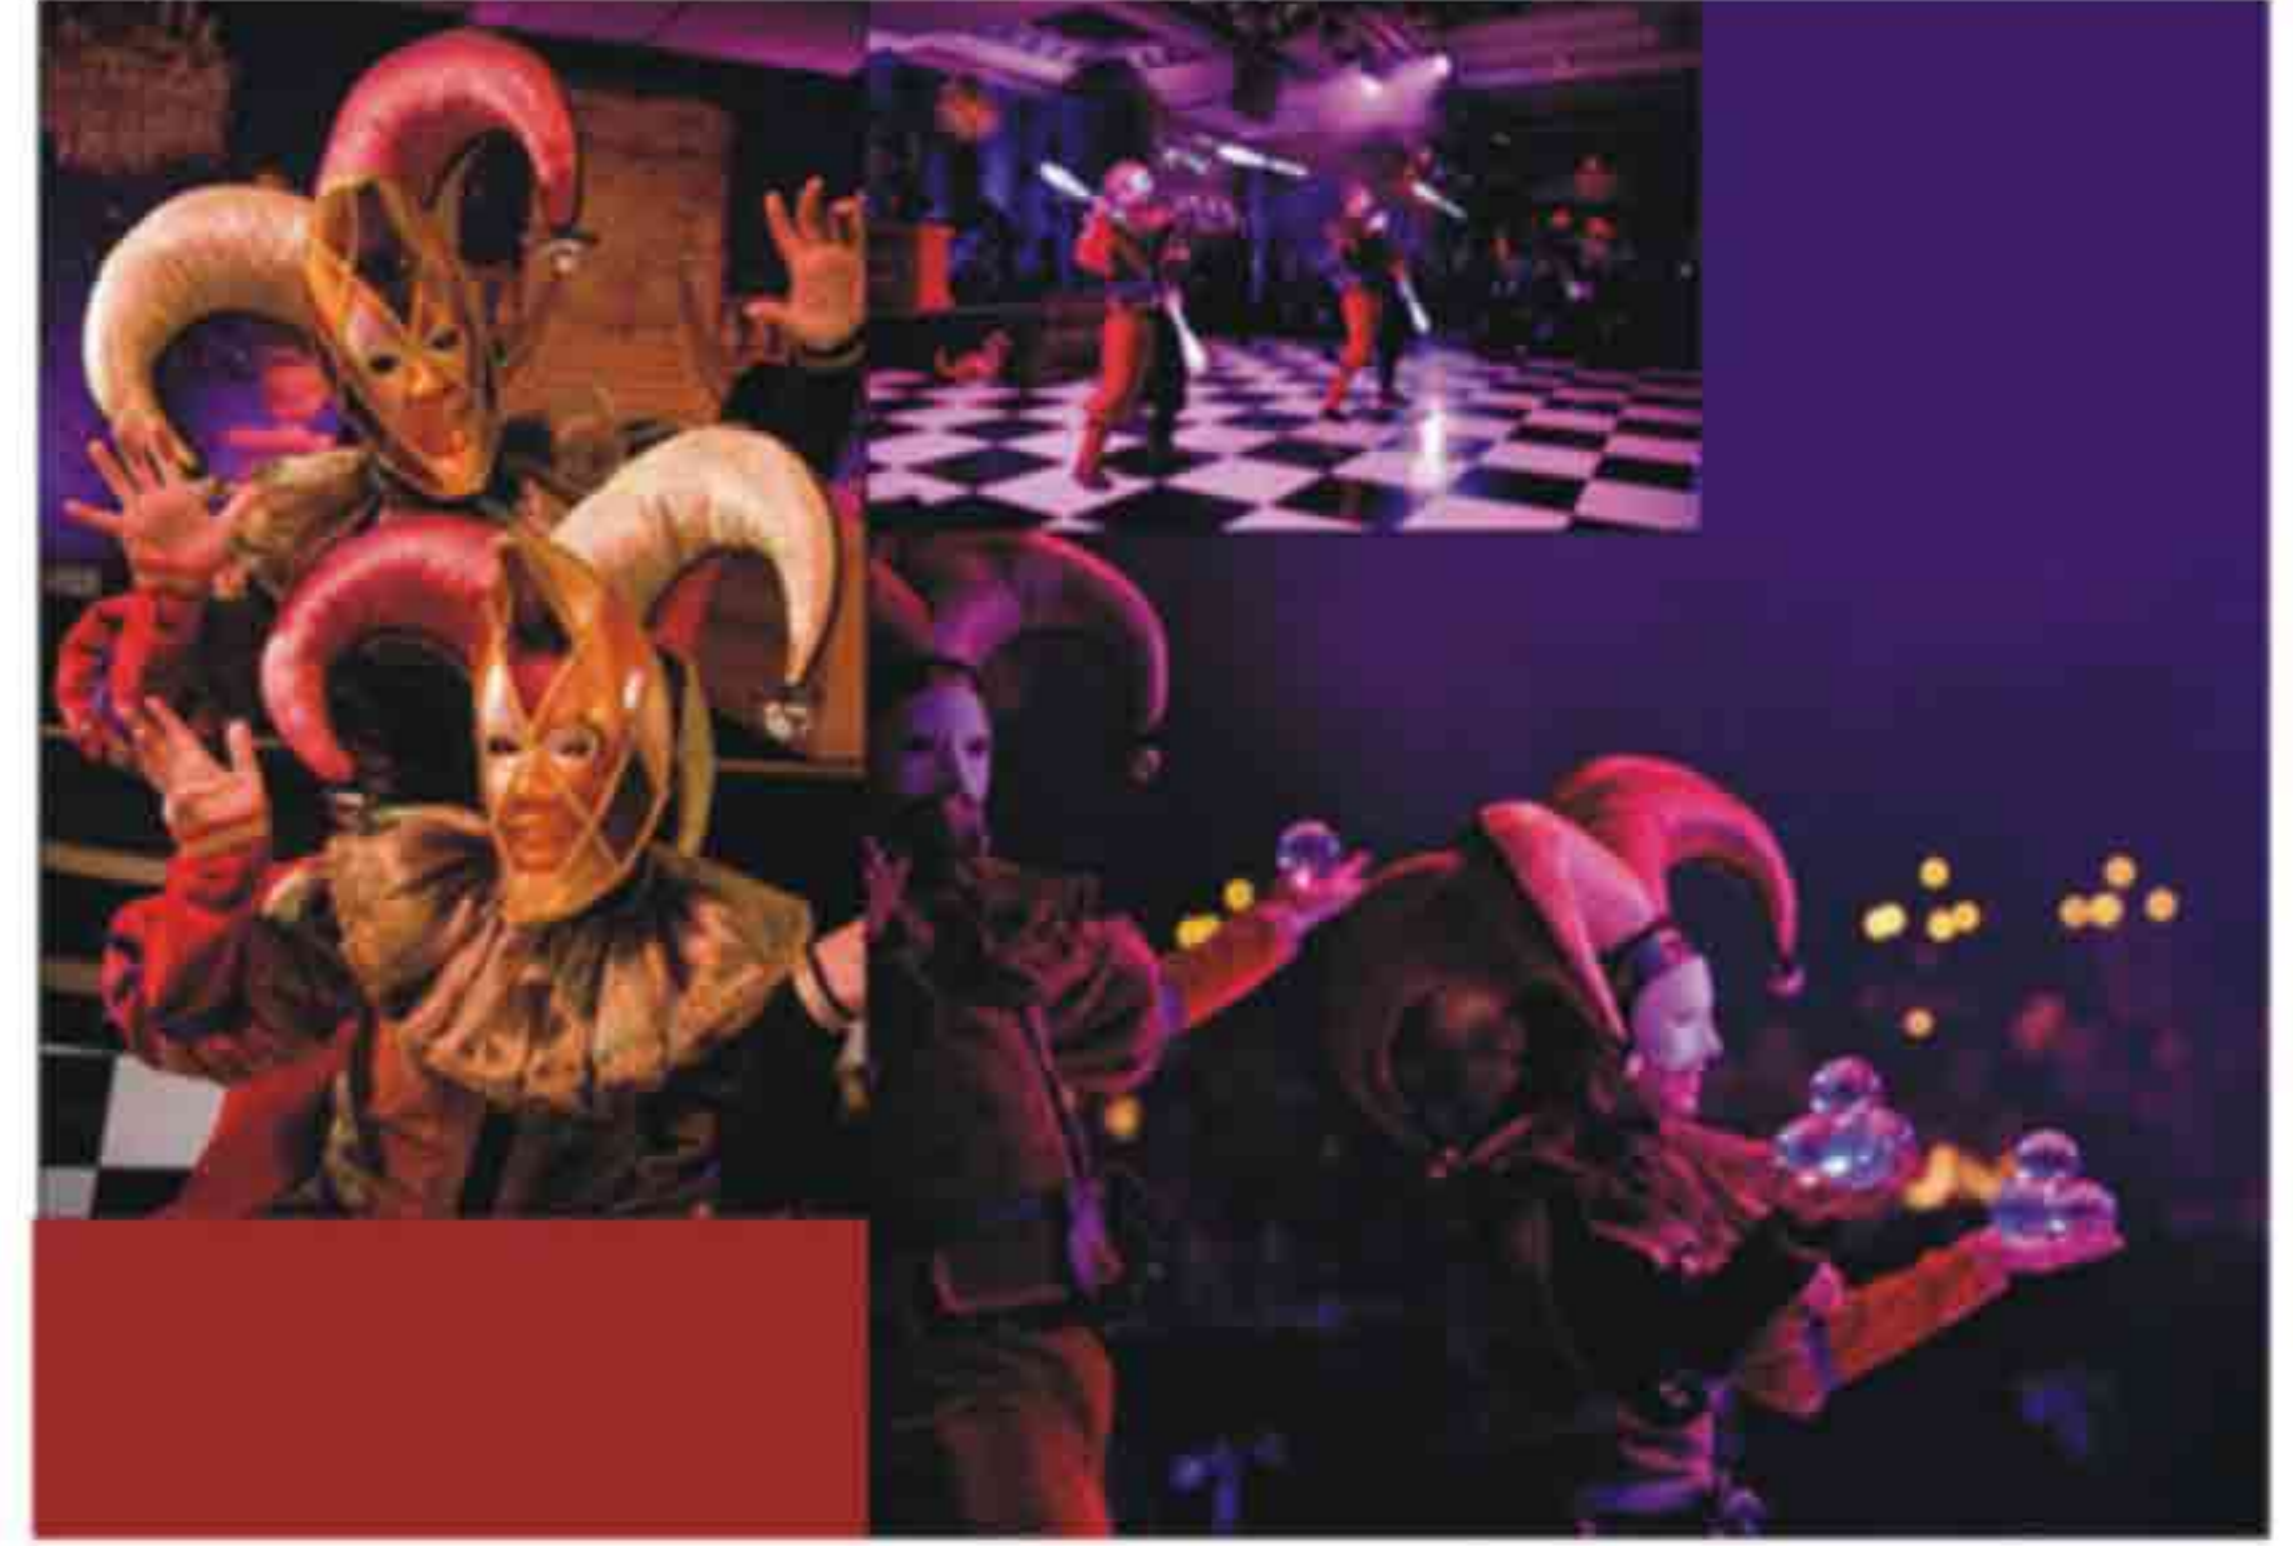

SWAMP

CIRCUS TRUST

The Magna Centre, Sheffield Road Templebough, S60 1DX t:01709 828477

Object Manipulation

Instant Cabaret Show

Aerial Act

Venetian Show

Street Show